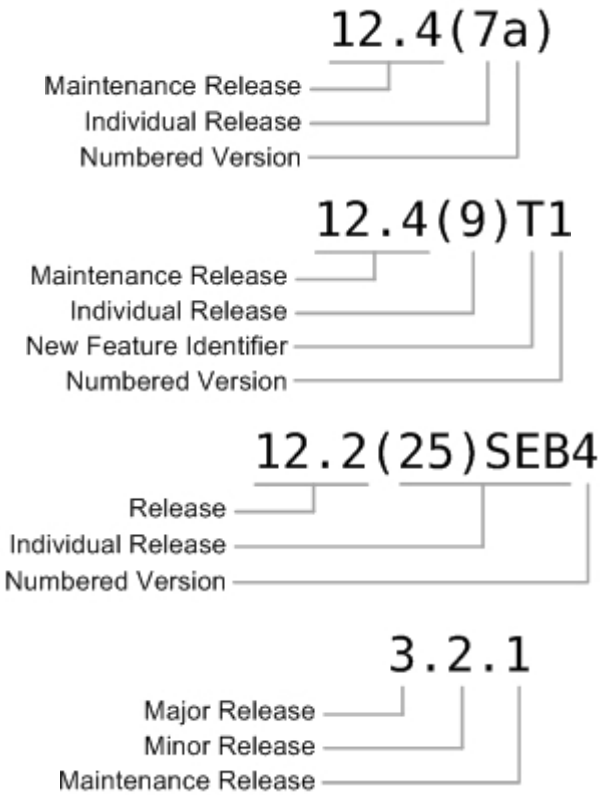

IOS Nomenclature

Typical Release Lifecycle

First Customer Shipment (FCS) · The release is first available to Cisco customers on CCO

EOS Notice · Notification of upcoming EOS

End of Sale (EOS) · The release is no longer orderable or included in manufactured shipments

End of Engineering (EOE) · The last day for software fixes; only TAC assistance is offered from this point

End of Life (EOL) · The last day for TAC support; release becomes obsolete; upgrade is only option for support