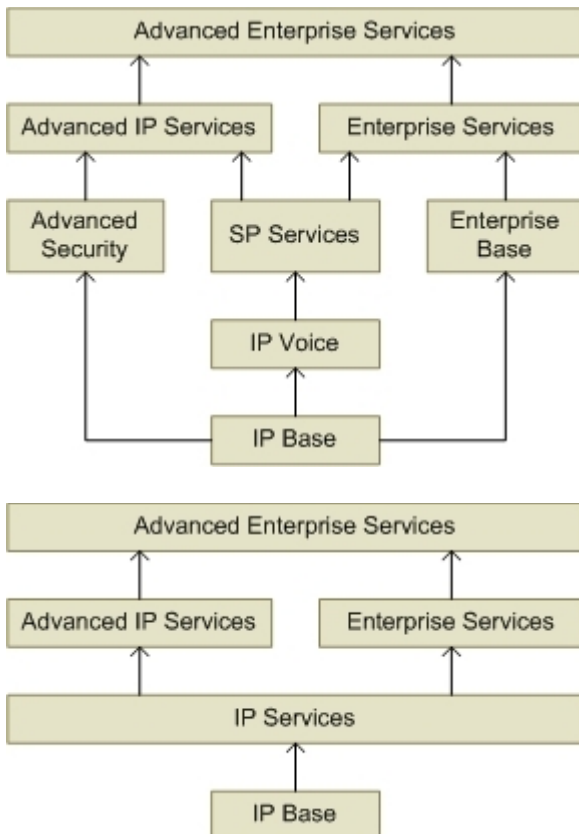

IOS Package Trees

Recommended IOS

800, 1700, 2600, 2800, 3700, 3800	12.4 / 12.4T
Catalyst 2970, 3560, 3750	12.2SE
Catalyst 4500 and 4900	12.2SG
Catalyst 6500	12.2SX
7200, 7301 routers	12.4 / 12.4T / 12.2SB
7304 routers	12.2SB
7500 routers	12.4 / 12.0S
10000 routers	12.2SB
7600 routers	12.2SR

IOS Verification

Router# **show version**

Router# **dir <filesystem>:**

Router# **verify <filesystem>:<image>**